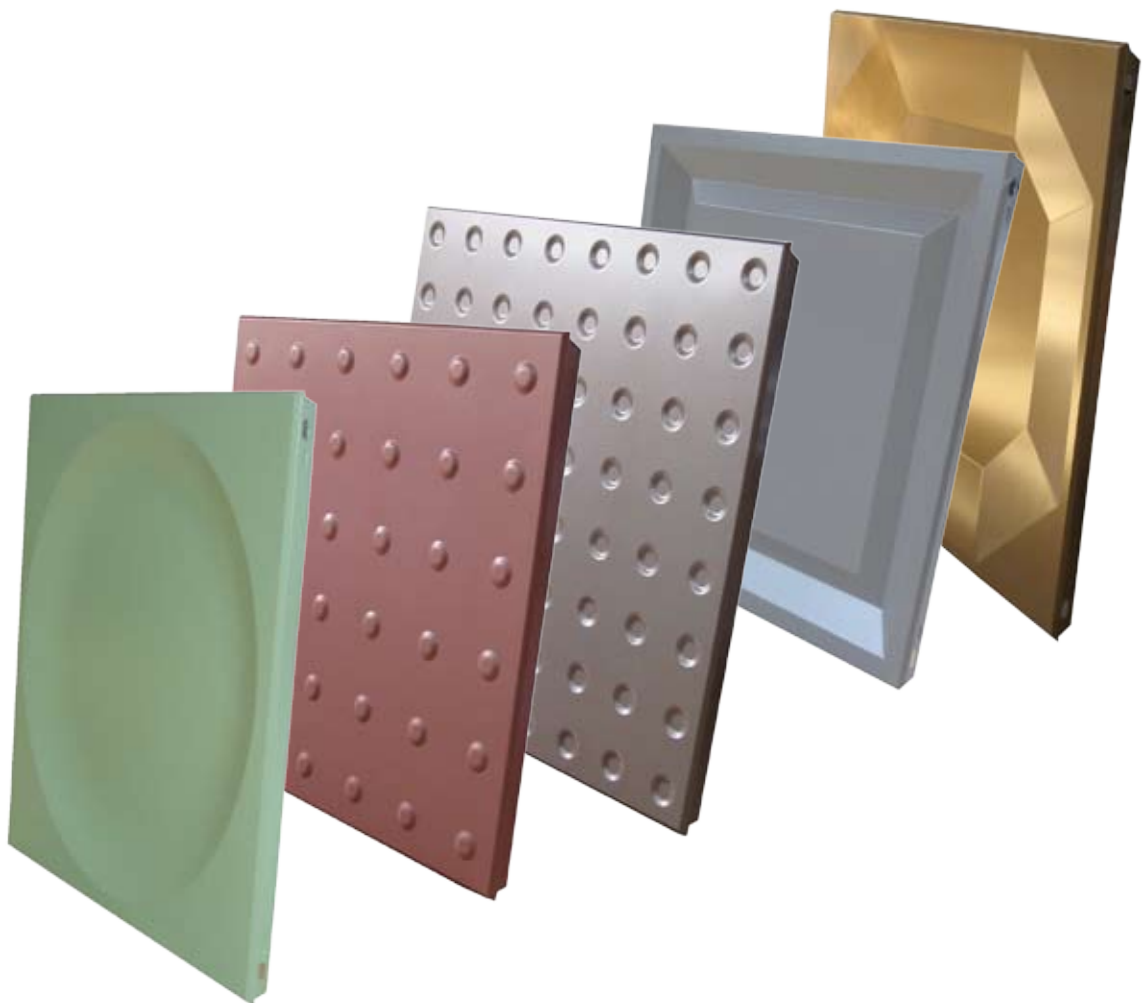

LAUTEX NEW CASSETTES

OY LAUTEX AB

P.O. Box 58, 03100 Nummela, FINLAND

Tel +358 9 2248 810, Fax +358 9 222 5447, sales@lautex.com, www.lautex.com