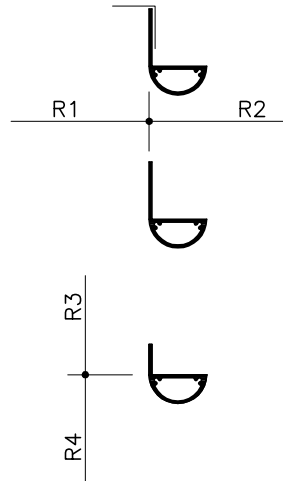

LAUTEX DECORATIVE AND EDGE PROFILES

PAGE 1/2

Material: Al, Length=5000

No. 4

0.59 kg/m

No. 14

1.00 kg/m

No. 5

1.14 kg/m

CAN BE BENT

No. 17

1.20 kg/m

CAN BE BENT

LAUTEX DECORATIVE AND EDGE PROFILES

PAGE 2/2

Material: Al, Length=5000

No. 18

1.54 kg/m

CAN BE BENT

No. 20

0.98 kg/m

CAN BE BENT

No. 23

0.38 kg/m