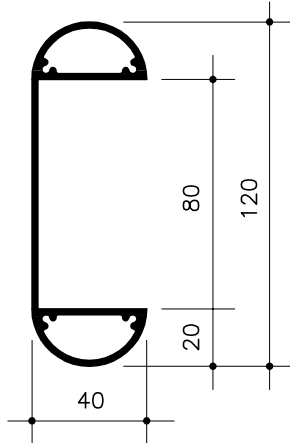

LAUTEX DECORATIVE AND EDGE PROFILES

PAGE 1/2

Material: Al, Length=5000

No. 4

0.59 kg/m

No. 14

1.00 kg/m

No. 5

1.14 kg/m

CAN BE BENT

No. 17

1.20 kg/m

CAN BE BENT

LAUTEX DECORATIVE AND EDGE PROFILES

PAGE 2/2

Material: Al, Length=5000

No. 18

1.54 kg/m

CAN BE BENT

No. 20

0.98 kg/m

CAN BE BENT

No. 23

0.38 kg/m