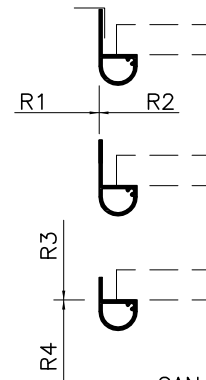

LAUTEX DECORATIVE AND EDGE PROFILES

PAGE 1/2

Material: Al, Length=5000

No. 4

0.59 kg/m

No. 14

1.00 kg/m

No. 5

1.14 kg/m

CAN BE BENT

No. 17

1.20 kg/m

CAN BE BENT

LAUTEX DECORATIVE AND EDGE PROFILES

PAGE 2/2

Material: Al, Length=5000

No. 18

1.54 kg/m

CAN BE BENT

No. 20

0.98 kg/m

CAN BE BENT

No. 23

0.38 kg/m