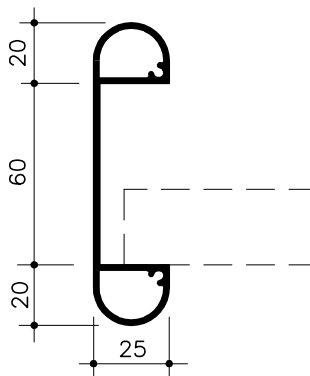

LAUTEX DECORATIVE AND EDGE PROFILES

PAGE 1/2

Material: Al, Length=5000

No. 4

0.59 kg/m

No. 14

1.00 kg/m

No. 5

1.14 kg/m

CAN BE BENT

No. 17

1.20 kg/m

CAN BE BENT

LAUTEX DECORATIVE AND EDGE PROFILES

PAGE 2/2

Material: Al, Length=5000

No. 18

1.54 kg/m

CAN BE BENT

No. 20

0.98 kg/m

CAN BE BENT

No. 23

0.38 kg/m