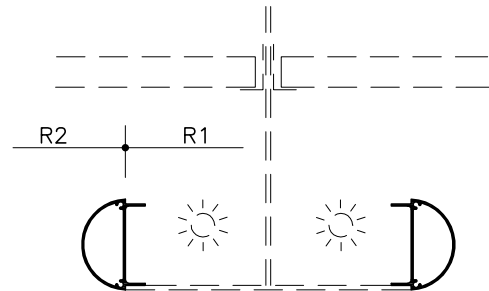

1.54 kg/m

CAN BE BENT

No. 20