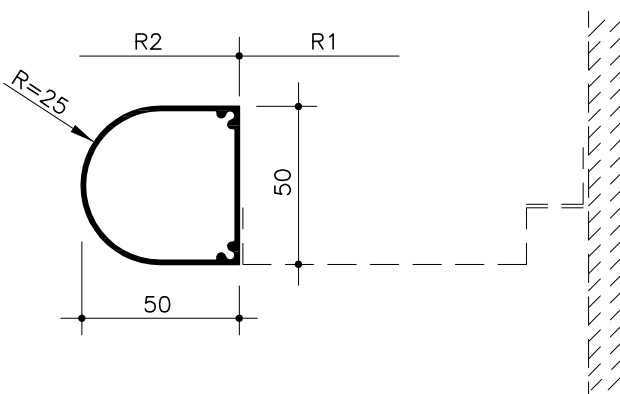

LAUTEX DECORATIVE AND EDGE PROFILES

PAGE 1/2

Material: Al, Length=5000

No. 4

0.59 kg/m

No. 14

1.00 kg/m

No. 5

1.14 kg/m

CAN BE BENT

No. 17

1.20 kg/m

CAN BE BENT

LAUTEX DECORATIVE AND EDGE PROFILES

PAGE 2/2

Material: Al, Length=5000