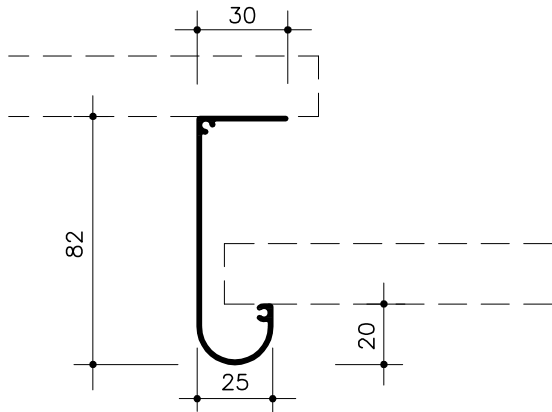

LAUTEX DECORATIVE AND EDGE PROFILES

PAGE 1/2

Material: Al, Length=5000

No. 4

0.59 kg/m

No. 14

1.00 kg/m

No. 5

1.14 kg/m

CAN BE BENT

No. 17

1.20 kg/m

CAN BE BENT

LAUTEX DECORATIVE AND EDGE PROFILES

PAGE 2/2

Material: Al, Length=5000

No. 18

1.54 kg/m

CAN BE BENT

No. 20

0.98 kg/m

CAN BE BENT

No. 23

0.38 kg/m