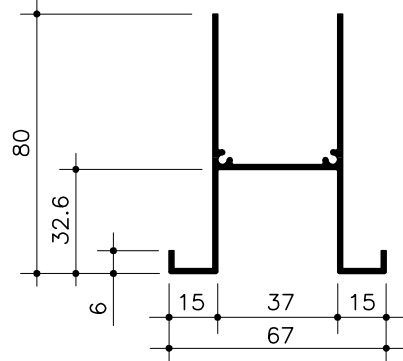

LAUTEX DECORATIVE AND EDGE PROFILES

PAGE 1/2

Material: Al, Length=5000

No. 4

0.59 kg/m

No. 14

1.00 kg/m

No. 5

1.14 kg/m

CAN BE BENT

No. 17

1.20 kg/m

CAN BE BENT

LAUTEX DECORATIVE AND EDGE PROFILES

PAGE 2/2

Material: Al, Length=5000