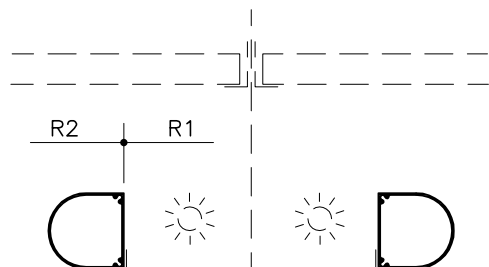

1.14 kg/m

CAN BE BENT

No. 17

1.20 kg/m

CAN BE BENT

LAUTEX DECORATIVE AND EDGE PROFILES

PAGE 2/2

Material: Al, Length=5000