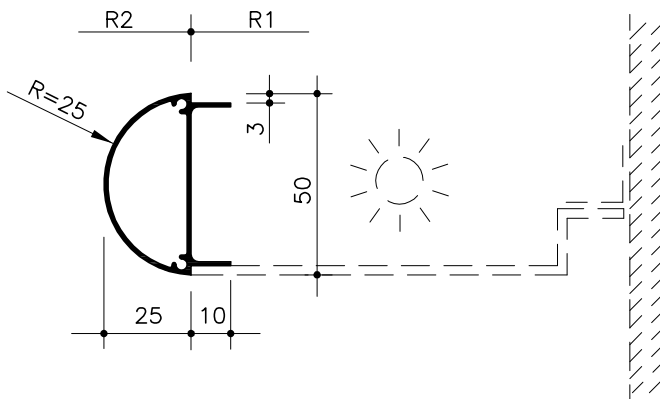

1.54 kg/m

CAN BE BENT

No. 20