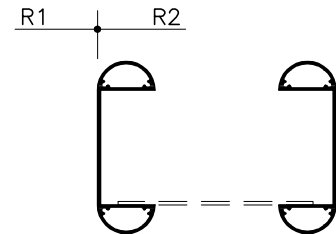

LAUTEX DECORATIVE AND EDGE PROFILES

PAGE 1/2

Material: Al, Length=5000

No. 4

0.59 kg/m

No. 14

1.00 kg/m

No. 5

1.14 kg/m

CAN BE BENT

No. 17

1.20 kg/m

CAN BE BENT

LAUTEX DECORATIVE AND EDGE PROFILES

PAGE 2/2

Material: Al, Length=5000

No. 18

1.54 kg/m

CAN BE BENT

No. 20

0.98 kg/m

CAN BE BENT

No. 23

0.38 kg/m