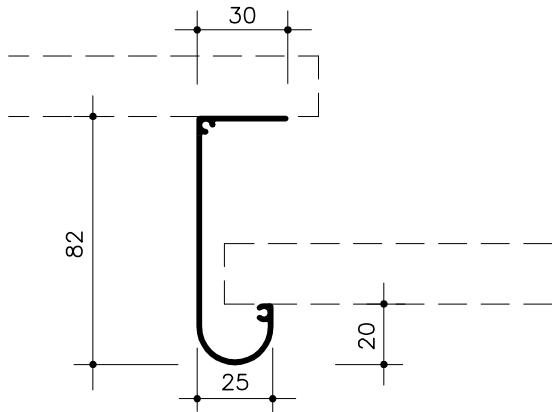

LAUTEX DECORATIVE AND EDGE PROFILES

PAGE 1/2

Material: Al, Length=5000

No. 4

0.59 kg/m

No. 14

1.00 kg/m

No. 5

1.14 kg/m

No. 17

1.20 kg/m

LAUTEX DECORATIVE AND EDGE PROFILES

PAGE 2/2
Profiles: Al, L=5000

No. 18

1.54 kg/m

CAN BE BENT

No. 20

0.98 kg/m

CAN BE BENT

No. 23

0.38 kg/m

CAN BE BENT