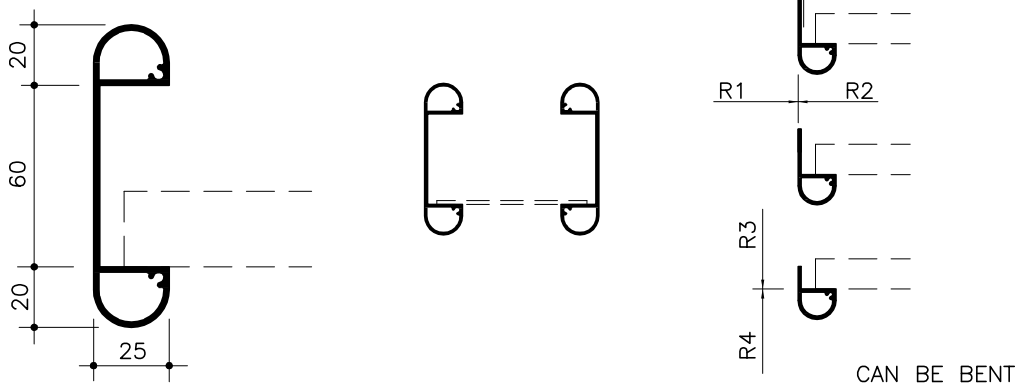

LAUTEX DECORATIVE AND EDGE PROFILES

PAGE 1/2

Material: Al, Length=5000

No. 4

0.59 kg/m

No. 14

1.00 kg/m

No. 5

1.14 kg/m

No. 17

1.20 kg/m

LAUTEX DECORATIVE AND EDGE PROFILES

PAGE 2/2
Profiles: Al, L=5000

No. 18

1.54 kg/m

CAN BE BENT