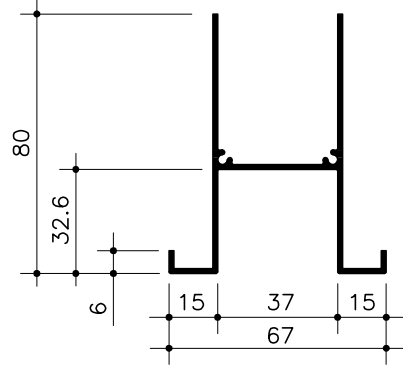

LAUTEX DECORATIVE AND EDGE PROFILES

PAGE 1/2

Material: Al, Length=5000

No. 4

0.59 kg/m

No. 14

1.00 kg/m

No. 5

1.14 kg/m

No. 17

1.20 kg/m

LAUTEX DECORATIVE AND EDGE PROFILES

PAGE 2/2
Profiles: Al, L=5000

No. 18

1.54 kg/m

CAN BE BENT