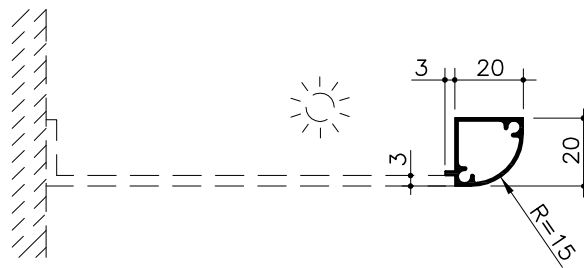

0.98 kg/m

CAN BE BENT

No. 23