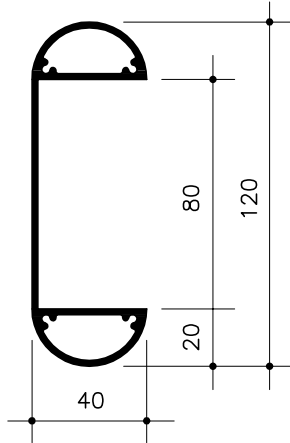

LAUTEX DECORATIVE AND EDGE PROFILES

PAGE 1/2

Material: Al, Length=5000

No. 4

0.59 kg/m

No. 14

1.00 kg/m

No. 5

1.14 kg/m

No. 17

1.20 kg/m

LAUTEX DECORATIVE AND EDGE PROFILES

PAGE 2/2
Profiles: Al, L=5000

No. 18

1.54 kg/m

CAN BE BENT

No. 20

0.98 kg/m

CAN BE BENT

No. 23

0.38 kg/m

CAN BE BENT