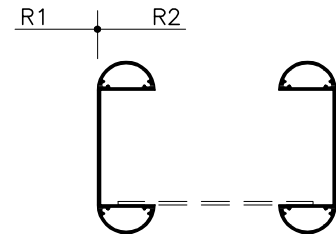

LAUTEX DECORATIVE AND EDGE PROFILES

PAGE 1/2

Material: Al, Length=5000

No. 4

0.59 kg/m

No. 14

1.00 kg/m

No. 5

1.14 kg/m

No. 17

1.20 kg/m

LAUTEX DECORATIVE AND EDGE PROFILES

PAGE 2/2
Profiles: Al, L=5000

No. 18

1.54 kg/m

CAN BE BENT