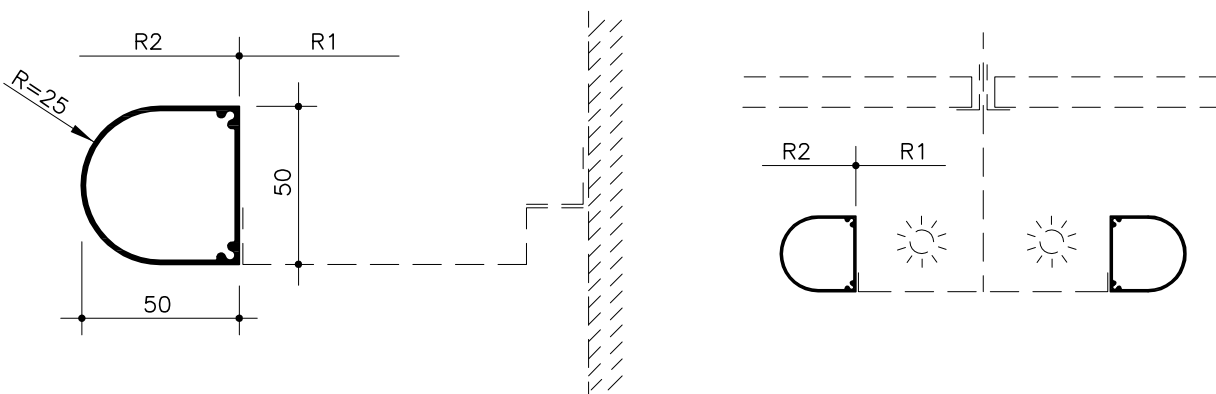

LAUTEX DECORATIVE AND EDGE PROFILES

PAGE 1/2

Material: Al, Length=5000

No. 4

0.59 kg/m

No. 14

1.00 kg/m

No. 5

1.14 kg/m

No. 17

1.20 kg/m

LAUTEX DECORATIVE AND EDGE PROFILES

PAGE 2/2
Profiles: Al, L=5000

No. 18

1.54 kg/m

CAN BE BENT