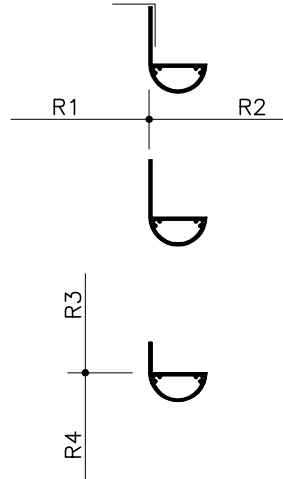

LAUTEX DECORATIVE AND EDGE PROFILES

PAGE 1/2

Material: Al, Length=5000

No. 4

0.59 kg/m

No. 14

1.00 kg/m

No. 5

1.14 kg/m

No. 17

1.20 kg/m

LAUTEX DECORATIVE AND EDGE PROFILES

PAGE 2/2
Profiles: Al, L=5000

No. 18

1.54 kg/m

CAN BE BENT