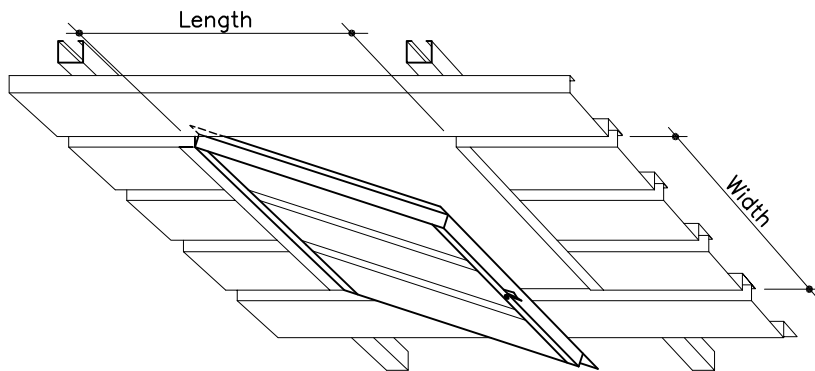

MARINE PANEL LAUTEX UP-200 / 15

UP-200 PANELS / CLASSIFICATION "C"

Material	0.7 Al 0.6 Fe
Width	200 mm
Height	15 mm
Length	max 6500 mm
Perforation	Ø 2.0 mm, other alternatives see "Perforations"
Inlay	mineral wool in plastic or acoustic felt
Finish	stove enamelled (or anodized) according to LTX-colour card or any other well-known colour charts
Ventilation	alt I Ø 3.5 mm, c/c 6.25 mm = 46 cm ² /m alt II Ø 5x7 mm, c/c 13 mm = 23 cm ² /m
Protective film	the surface is provided with a protective film if required
End bendings	according to order
Service hatch	see page 2
Loudspeaker panel	see page 2
Downlight unit	see page 2
Suspension	see "Suspension systems for panels"
Edge lists	see "Lists for panels"
Other special solutions	please contact our technical information department

MARINE PANEL LAUTEX UP-200 / 15

INSTALLATION DETAILS AND ACCESSORIES

SOLUTIONS OF PANEL CONNECTION

LOUDSPEAKER OR DOWNLIGHT PANEL

SERVICE HATCH

Length and width =
Opening in the ceiling

THEORETICAL NEED OF SUSPENSION STRUCTURES