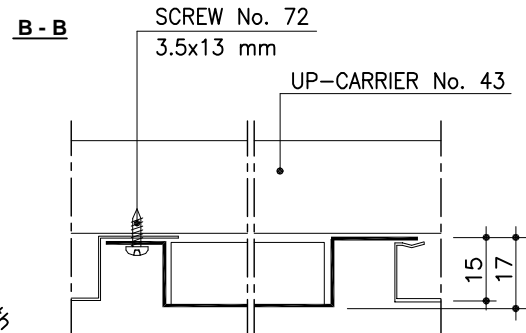

MARINE PANEL LAUTEX UP-200 / 15

UP-200 PANELS / CLASSIFICATION "C"

Material	0.7 Al 0.6 Fe
Width	200 mm
Height	15 mm
Length	max 6500 mm
Perforation	Ø 2.0 mm, other alternatives see "Perforations"
Inlay	mineral wool in plastic or acoustic felt
Finish	stove enamelled (or anodized) according to LTX-colour card or any other well-known colour charts
Ventilation	alt I Ø 3.5 mm, c/c 6.25 mm = 46 cm ² /m alt II Ø 5x7 mm, c/c 13 mm = 23 cm ² /m
Protective film	the surface is provided with a protective film if required
End bendings	according to order
Service hatch	see page 2
Loudspeaker panel	see page 2
Downlight unit	see page 2
Suspension	see "Suspension systems for panels"
Edge lists	see "Lists for panels"
Other special solutions	please contact our technical information department

MARINE PANEL LAUTEX UP-200 / 15

INSTALLATION DETAILS AND ACCESSORIES

SOLUTIONS OF PANEL CONNECTION

LOUDSPEAKER OR DOWNLIGHT PANEL

SERVICE HATCH

Length and width =
Opening in the ceiling

THEORETICAL NEED OF SUSPENSION STRUCTURES