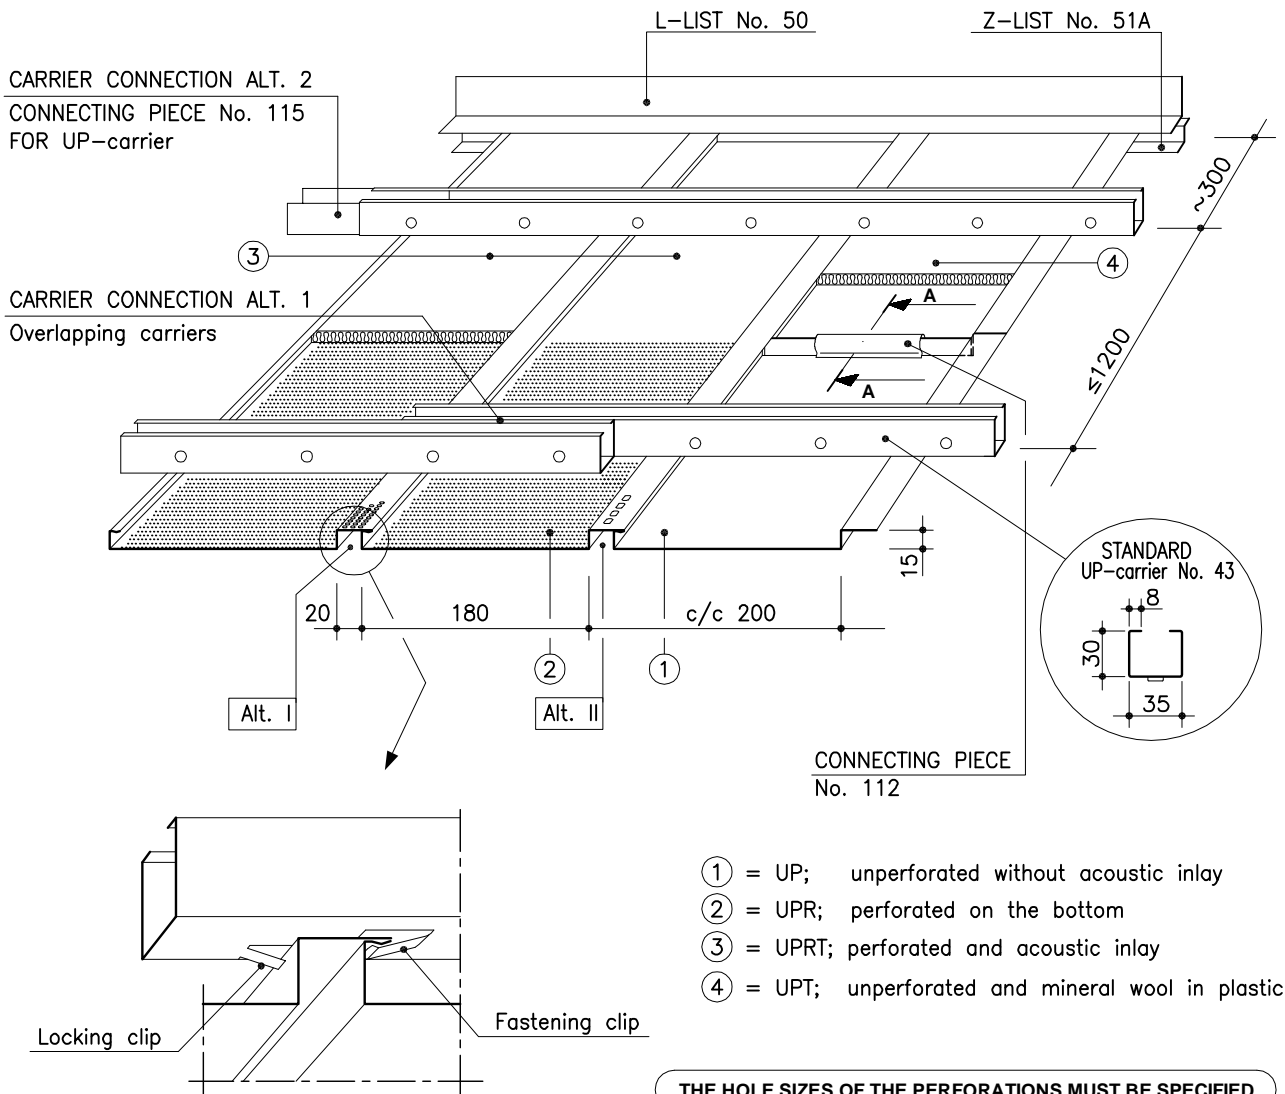

MARINE PANEL LAUTEX UP-200 / 15

UP-200 PANELS / CLASSIFICATION "C"

Material	0.7 Al 0.6 Fe
Width	200 mm
Height	15 mm
Length	max 6500 mm
Perforation	Ø 2.0 mm, other alternatives see "Perforations"
Inlay	mineral wool in plastic or acoustic felt
Finish	stove enamelled (or anodized) according to LTX-colour card or any other well-known colour charts
Ventilation	alt I Ø 3.5 mm, c/c 6.25 mm = 46 cm ² /m alt II Ø 5x7 mm, c/c 13 mm = 23 cm ² /m
Protective film	the surface is provided with a protective film if required
End bendings	according to order
Service hatch	see page 2
Loudspeaker panel	see page 2
Downlight unit	see page 2
Suspension	see "Suspension systems for panels"
Edge lists	see "Lists for panels"
Other special solutions	please contact our technical information department

MARINE PANEL LAUTEX UP-200 / 15

INSTALLATION DETAILS AND ACCESSORIES

SOLUTIONS OF PANEL CONNECTION

LOUDSPEAKER OR DOWNLIGHT PANEL

SERVICE HATCH

Length and width =
Opening in the ceiling

THEORETICAL NEED OF SUSPENSION STRUCTURES