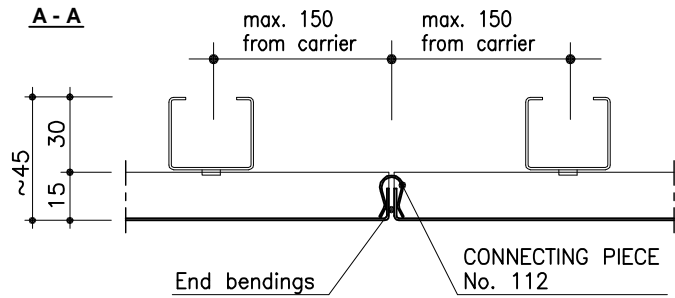

MARINE PANEL LAUTEX UP-200 / 15

UP-200 PANELS / CLASSIFICATION "C"

Material	0.7 Al 0.6 Fe
Width	200 mm
Height	15 mm
Length	max 6500 mm
Perforation	Ø 2.0 mm, other alternatives see "Perforations"
Inlay	mineral wool in plastic or acoustic felt
Finish	stove enamelled (or anodized) according to LTX-colour card or any other well-known colour charts
Ventilation	alt I Ø 3.5 mm, c/c 6.25 mm = 46 cm ² /m alt II Ø 5x7 mm, c/c 13 mm = 23 cm ² /m
Protective film	the surface is provided with a protective film if required
End bendings	according to order
Service hatch	see page 2
Loudspeaker panel	see page 2
Downlight unit	see page 2
Suspension	see "Suspension systems for panels"
Edge lists	see "Lists for panels"
Other special solutions	please contact our technical information department

MARINE PANEL LAUTEX UP-200 / 15

INSTALLATION DETAILS AND ACCESSORIES

SOLUTIONS OF PANEL CONNECTION

LOUDSPEAKER OR DOWNLIGHT PANEL

SERVICE HATCH

Length and width =
Opening in the ceiling

THEORETICAL NEED OF SUSPENSION STRUCTURES