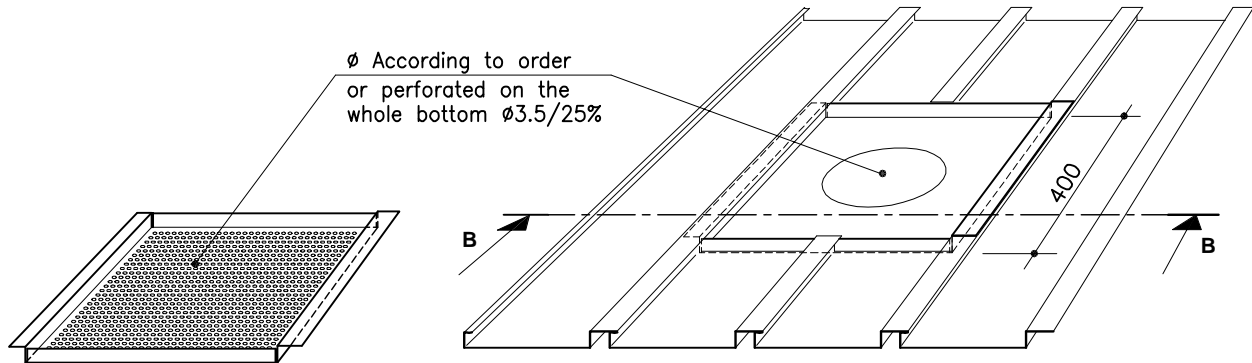

MARINE PANEL LAUTEX UP-200 / 15

UP-200 PANELS / CLASSIFICATION "C"

Material	0.7 Al 0.6 Fe
Width	200 mm
Height	15 mm
Length	max 6500 mm
Perforation	Ø 2.0 mm, other alternatives see "Perforations"
Inlay	mineral wool in plastic or acoustic felt
Finish	stove enamelled (or anodized) according to LTX-colour card or any other well-known colour charts
Ventilation	alt I Ø 3.5 mm, c/c 6.25 mm = 46 cm ² /m alt II Ø 5x7 mm, c/c 13 mm = 23 cm ² /m
Protective film	the surface is provided with a protective film if required
End bendings	according to order
Service hatch	see page 2
Loudspeaker panel	see page 2
Downlight unit	see page 2
Suspension	see "Suspension systems for panels"
Edge lists	see "Lists for panels"
Other special solutions	please contact our technical information department

MARINE PANEL LAUTEX UP-200 / 15

INSTALLATION DETAILS AND ACCESSORIES

SOLUTIONS OF PANEL CONNECTION

LOUDSPEAKER OR DOWNLIGHT PANEL

SERVICE HATCH

Length and width =
Opening in the ceiling

THEORETICAL NEED OF SUSPENSION STRUCTURES