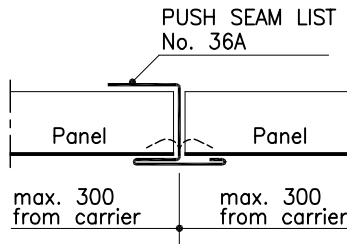

MARINE PANEL LAUTEX UP-200 / 15

UP-200 PANELS / CLASSIFICATION "C"

Material	0.7 Al 0.6 Fe
Width	200 mm
Height	15 mm
Length	max 6500 mm
Perforation	Ø 2.0 mm, other alternatives see "Perforations"
Inlay	mineral wool in plastic or acoustic felt
Finish	stove enamelled (or anodized) according to LTX-colour card or any other well-known colour charts
Ventilation	alt I Ø 3.5 mm, c/c 6.25 mm = 46 cm ² /m alt II Ø 5x7 mm, c/c 13 mm = 23 cm ² /m
Protective film	the surface is provided with a protective film if required
End bendings	according to order
Service hatch	see page 2
Loudspeaker panel	see page 2
Downlight unit	see page 2
Suspension	see "Suspension systems for panels"
Edge lists	see "Lists for panels"
Other special solutions	please contact our technical information department

MARINE PANEL LAUTEX UP-200 / 15

INSTALLATION DETAILS AND ACCESSORIES

SOLUTIONS OF PANEL CONNECTION

LOUDSPEAKER OR DOWNLIGHT PANEL

SERVICE HATCH

Length and width =
Opening in the ceiling

THEORETICAL NEED OF SUSPENSION STRUCTURES