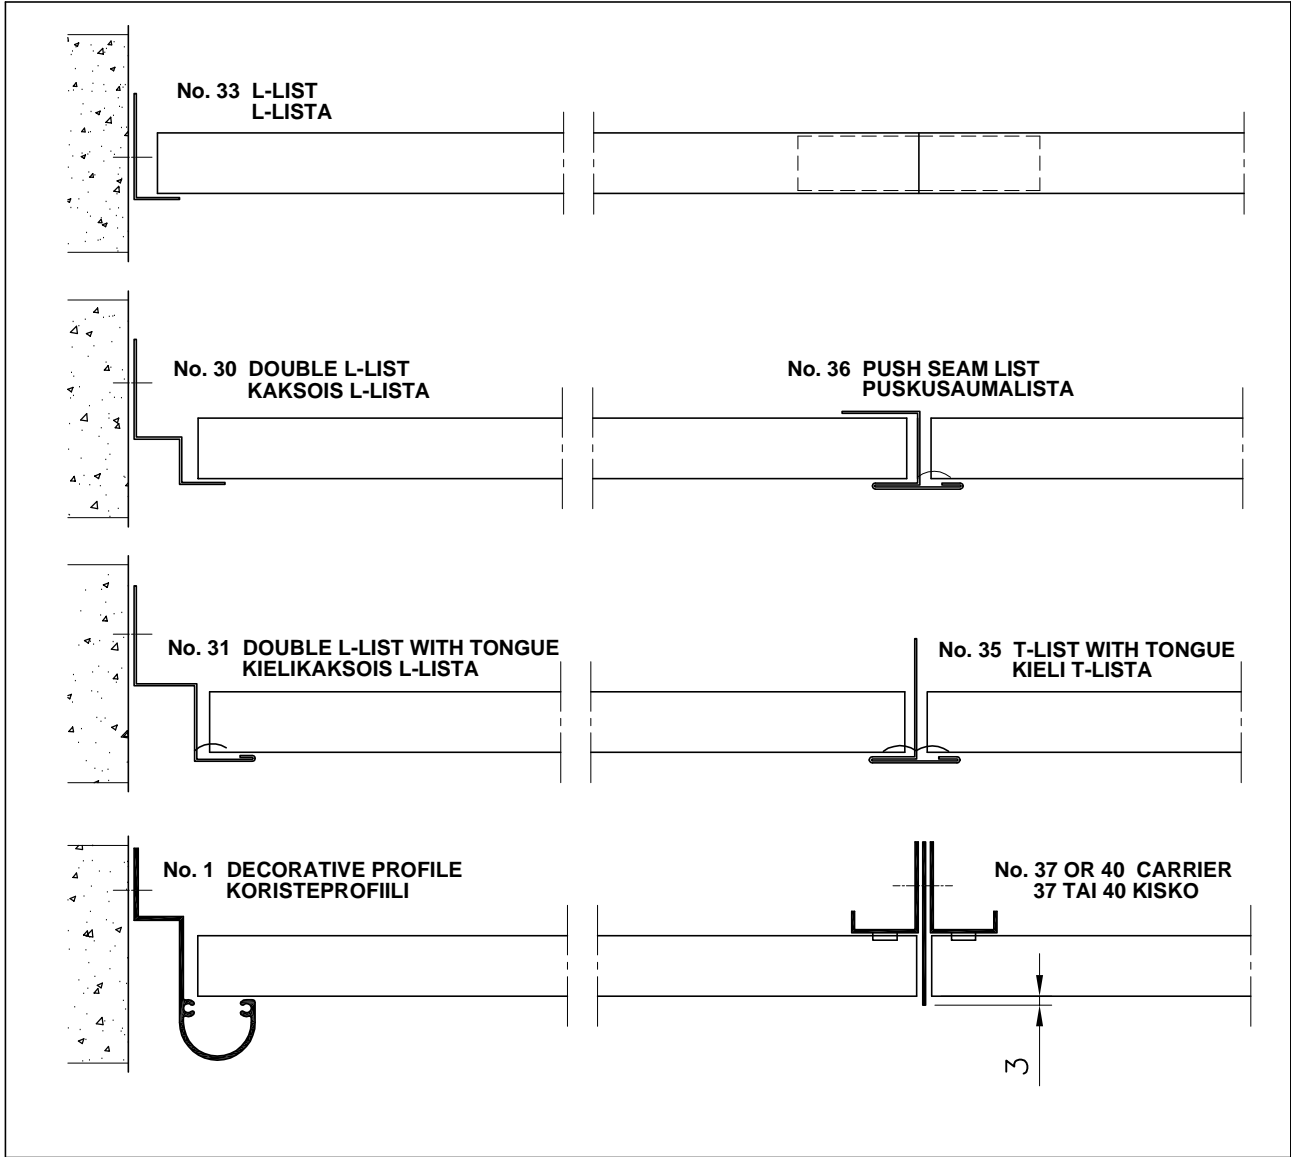

6.1 PANEL CEILINGS PANEELIKATOT

SERVICE HATCHES FOR PANELS PANEELIKATON HUOLTOLUUKUT

All products are subject to modifications without prior notice. 2004

OY LAUTEX AB

P.O. Box 58 FIN-03101 Nummela Finland
 Tel +358 (0)9 224 8810 Fax +358 (0)9 222 5447
 E-mail: sales@lautex.com www.lautex.com