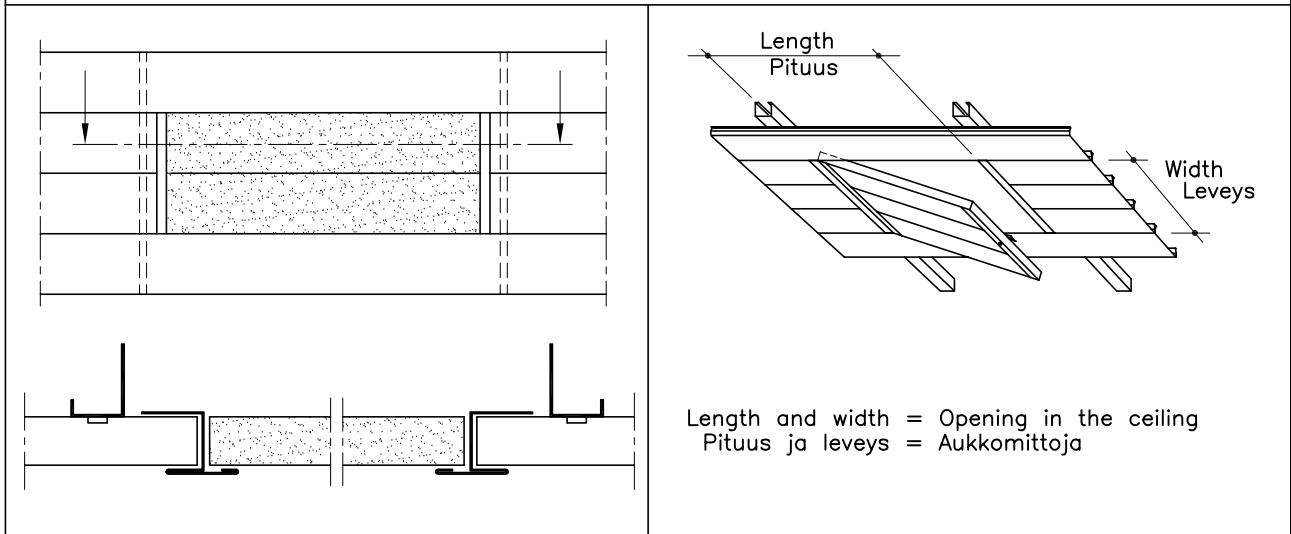

6.1 PANEL CEILINGS PANEELIKATOT

SERVICE HATCHES FOR PANELS PANEELIKATON HUOLTOLUUKUT

All products are subject to modifications without prior notice. 2004

OY LAUTEX AB

P.O. Box 58 FIN-03101 Nummela Finland
 Tel +358 (0)9 224 8810 Fax +358 (0)9 222 5447
 E-mail: sales@lautex.com www.lautex.com